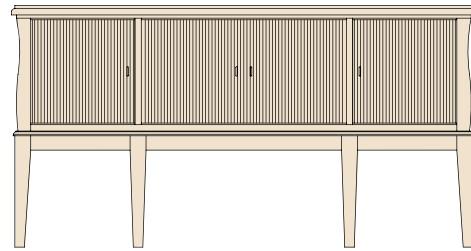

JFK Collection

JFK Queen Platform Bed-64W x 89 3/4D x 52H
 JFKQHBSTR-10011CO-10
 Arched Headboard-64W x 1 5/8D x 52H

JFK Queen Platform Bed-64W x 89 3/4D x 52H
 JFKQHBSTR-10011CO-10
 Leather Headboard-64W x 1 5/8D x 52H

JFK Queen Platform Bed-64W x 89 3/4D x 52H
 JFKQHBSTR-10011CO-10
 Curved Headboard-64W x 1 5/8D x 52H

JFK Nightstand
 JFKNST24-20011CO-10
 24W x 18D x 28H

JFK Nightstand-Bowed Front
 FKNSTBOW-20011CO-10
 24W x 18D x 30 1/4H

JFK Round Dining Table
 JFKFOCTAB-50011CO-10
 54Dia. x 30H

JFK Demilune
 JFKDEMICHEST-30011CO-10
 35W x 18 1/2D x 32H

JFK Round Table
 JFKOTTOTAB-50011CO-10
 24Dia. x 26H

JFK Bachelor Chest w/DVD
 JFKBACHCOR53-30011CO-10
 53W x 24D x 39H

JFK TV Console
 JFKCONS60-50011CO-10
 60W x 18D x 32H

JFK Desk
 JFKDSK48-70011CO-10
 48W x 30D x 30H

JFK Cocktail Table
 JFKSOFTAB-50011CO-10
 42Dia. x 22H

JFK Sideboard
 JFKSIDEBCAB-30011
 73W x 19D x 40 1/4H